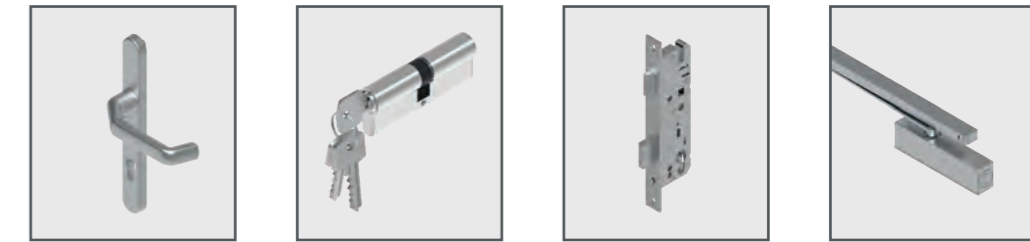

Bespoke By Design

Personalise your Premier-Line wicket door from a choice of additional options available on pages 32-35.

Our wicket doors are available in RAL colours. Please see pages 30-31.

Premier-Line wicket doors are supplied as standard with: