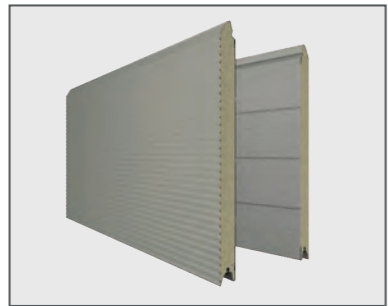

Microwave

Georgian

Premier-Line

L Ribbed

For many people the Premier-Line L Ribbed panel design is the perfect complimentary choice to enhance the kerb appeal of your home. The large horizontal rib of the panels provides both a stylish and contemporary aesthetic. A reason why L Ribbed resonates with so many making this design one of our most popular.