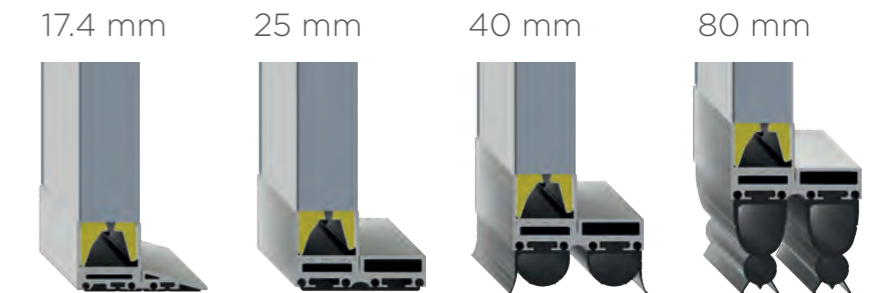

25mm threshold supplied as standard, also available 17.4mm, 40mm and 80mm :-